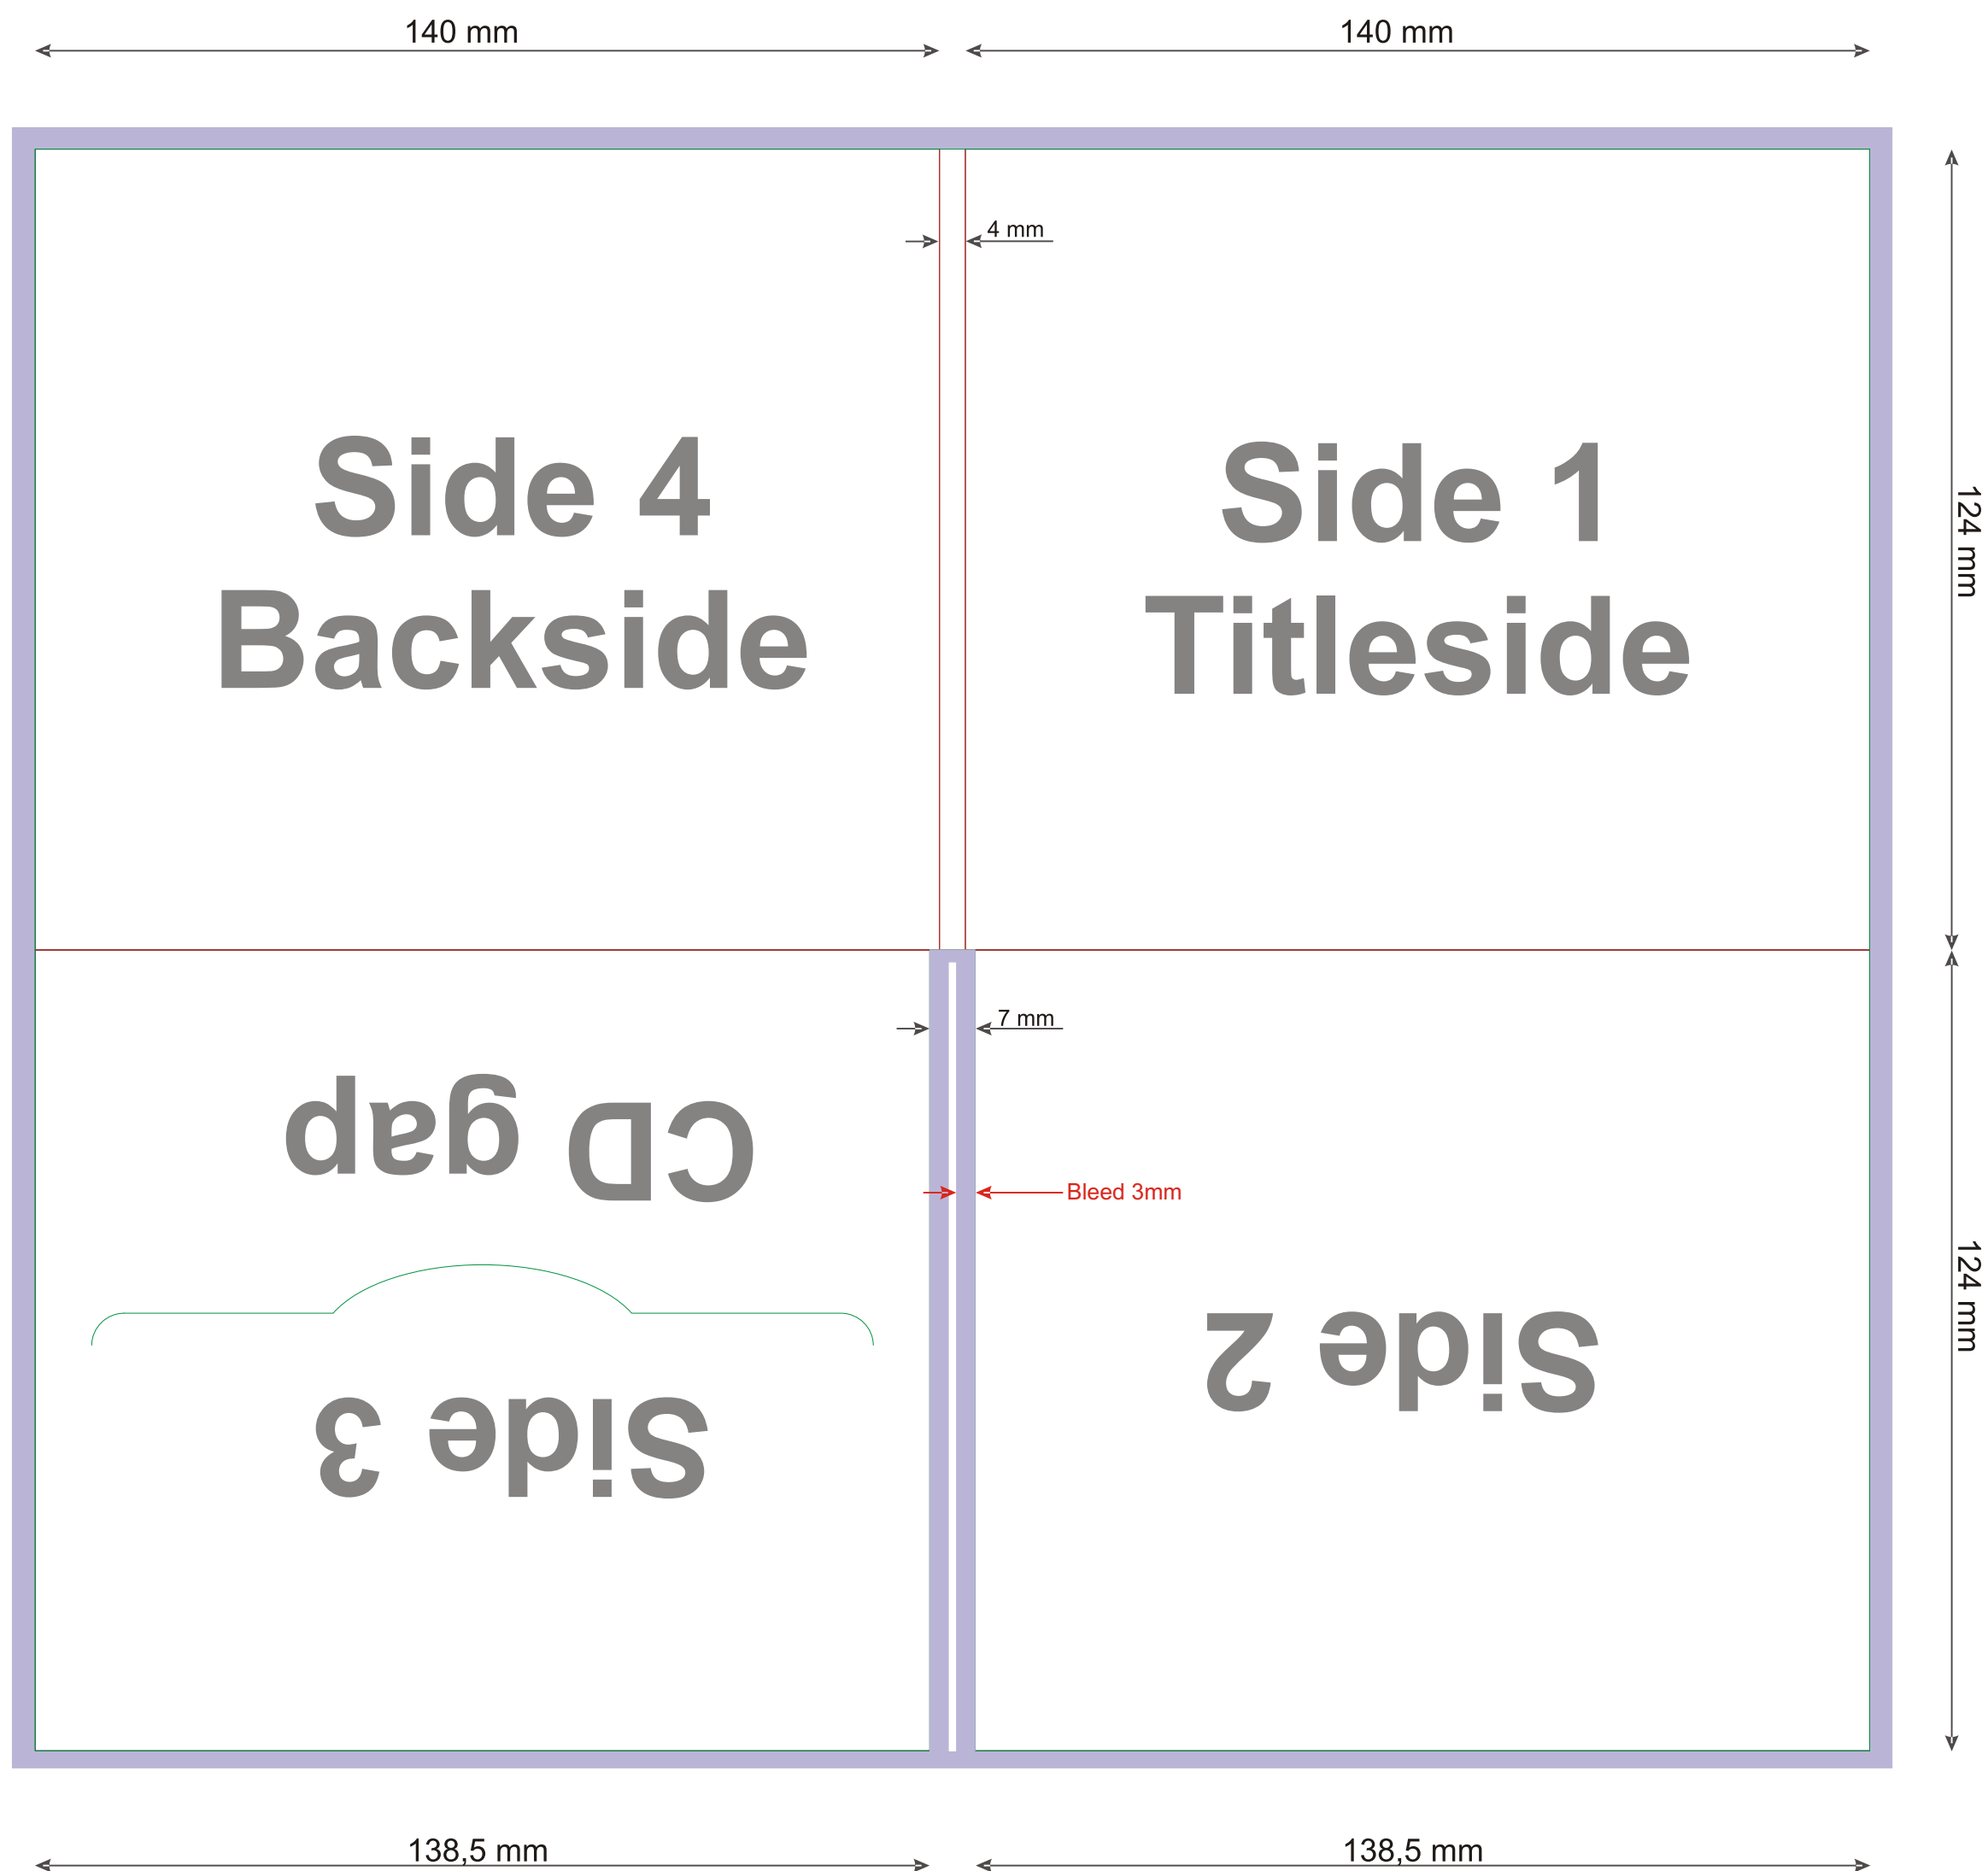

Print data for Unipack

File's format: TIFF (LZW compression)

Colour palette: CMYK

Resolution: 300-600 DPI

Print area: 284 mm x 248mm, a bleed (3 mm) is indispensable.

Project area with the bleeds: 290 mm x 254 mm.

On the bleeds should be no text or pictures to avoid cutting them.

Send the print data to your account manager or on info@disc4u.eu.
If your print data is bigger then 10 MB upload it to our ftp Server: