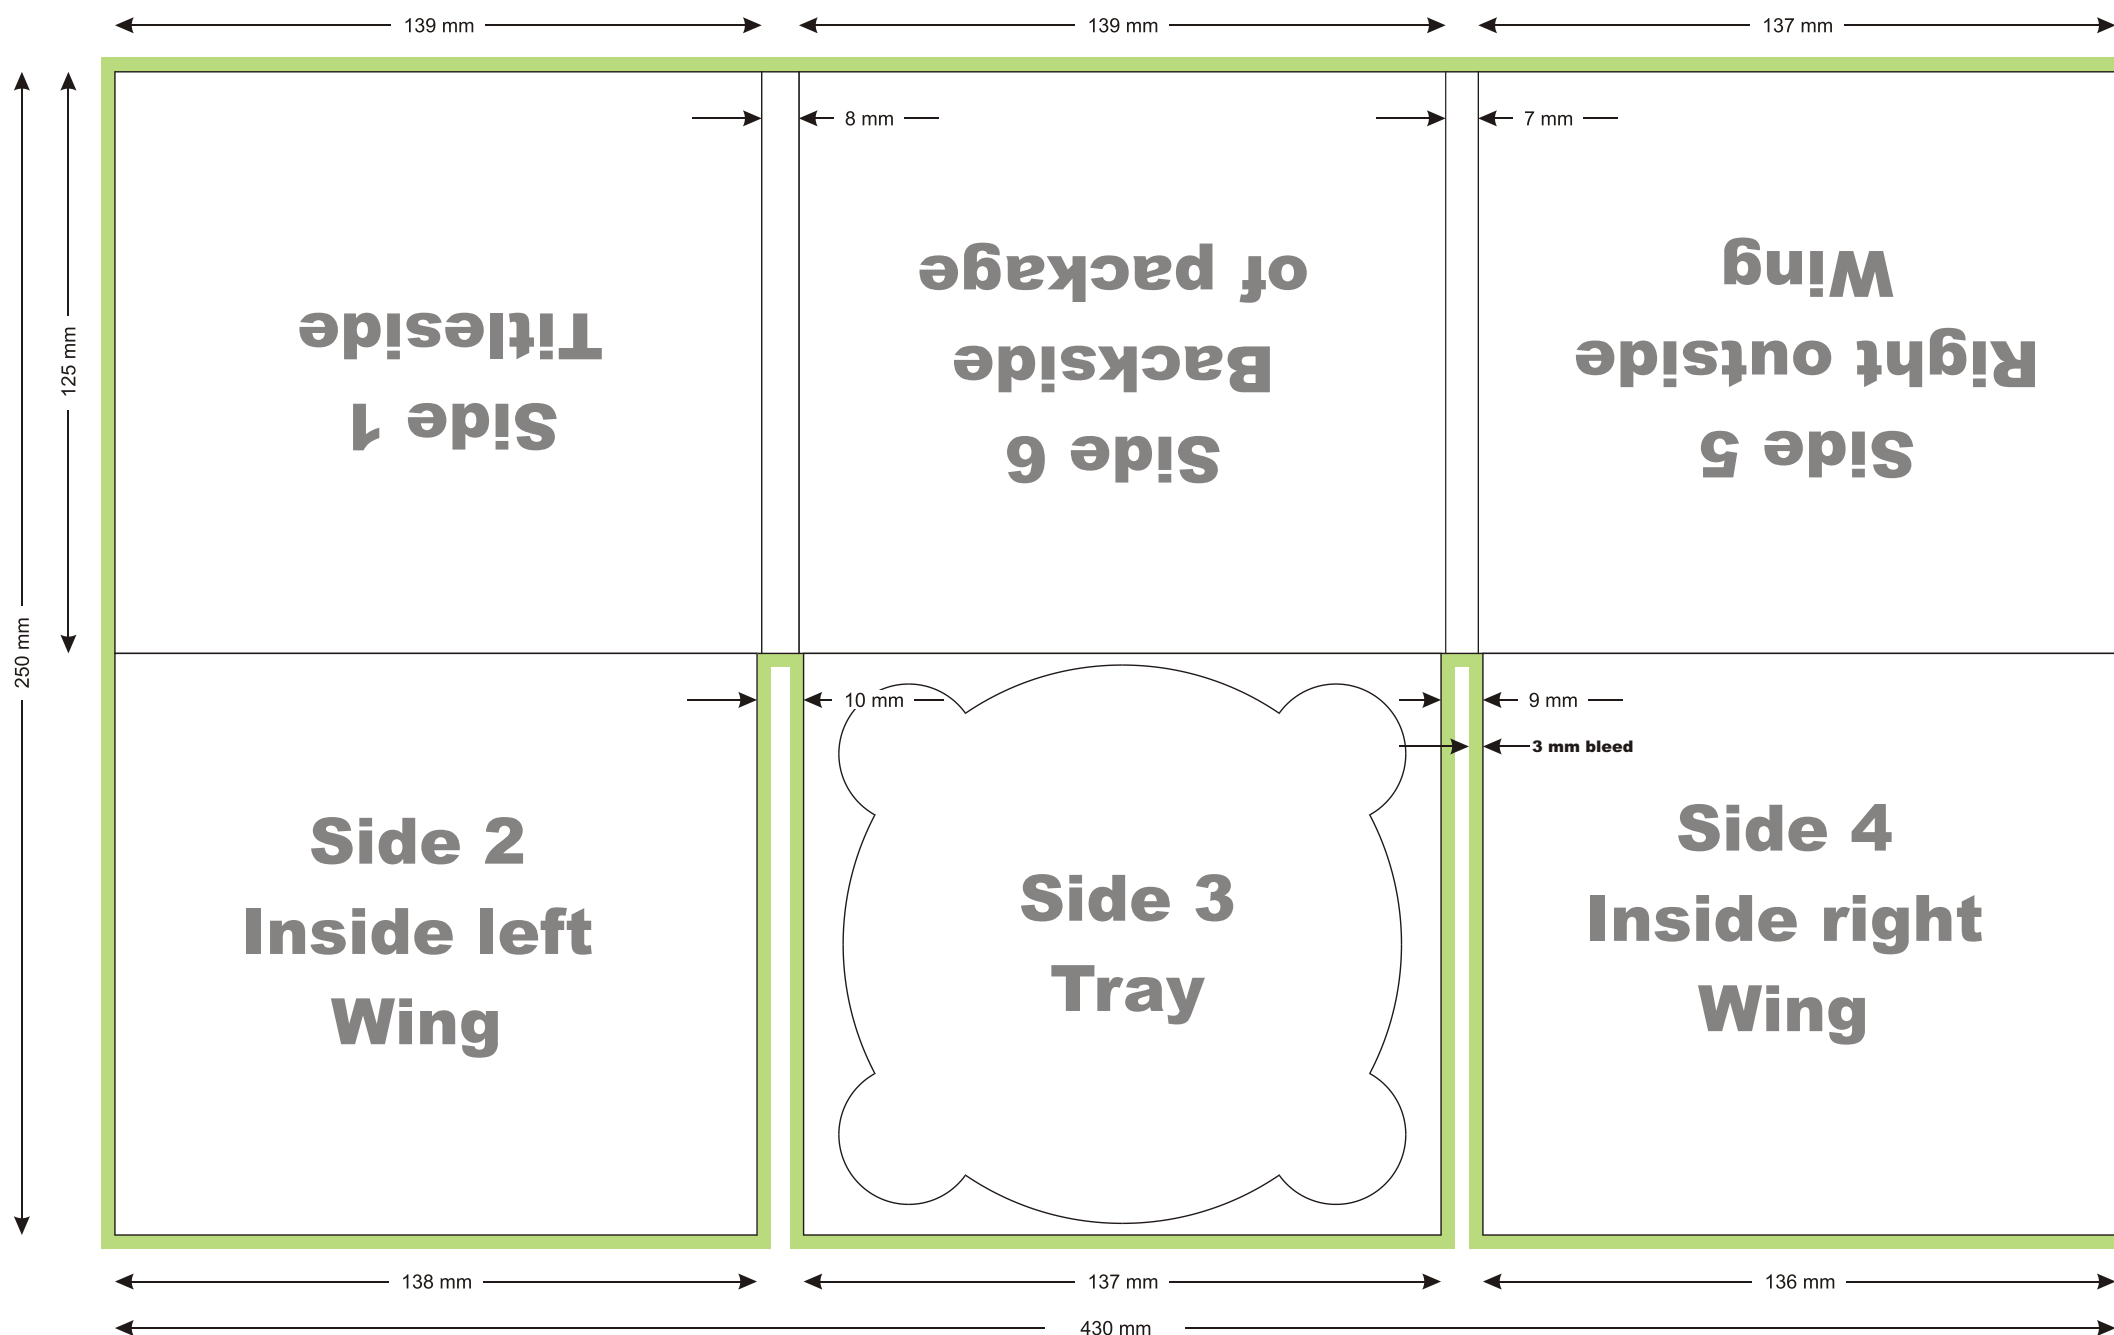

Print data for 6page Digipack

File's format: TIFF (LZW compression)

Colour palette: CMYK

Resolution: 300-600 DPI

Print area: 430 mm x 250 mm, a bleed (3 mm) is indispensable.

Project area with the bleeds: 436 mm x 256 mm.

On the bleeds should be no text or pictures to avoid cutting them.

Send the print data to your account manager or on info@disc4u.eu.

If your print data is bigger then 10 MB upload it to our ftp Server:

[ftp.cyfrowy.com](ftp://ftp.cyfrowy.com)

Login: druk

Password: cyfrowy

PIN Sp. z o.o. ul. Podgórna 25, 03-157 Warszawa, Poland
tel. +48 (22) 357 60 08, +48 (22) 357 60 09, e-mail: info@drukcd.pl, <http://www.drukcd.pl>

NIP: 113-20-77-773, regon 013228859. Sąd Rejonowy dla m.st. Warszawy XIII Wydział Gospodarczy
numer KRS 0000190699. Kapitał zakładowy 50.000 zł.